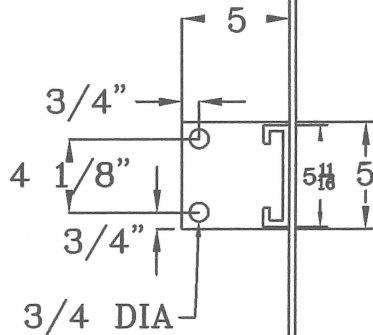

**MODEL G3 T120**

DRIVE-ON RAMP

RAMP

TRAILER WALL

STINGER by AXE

ENCLOSED TRAILER LIFT  
HOLE LOCATIONS

SIDE VIEW

VIEW FROM TOP OF COLUMN

39

118

2 1/2 2 1/2

2 1/2 2 1/2

123 3/4 ± 1/8

120

4

95 7/8 ± 1/8

113 7/8